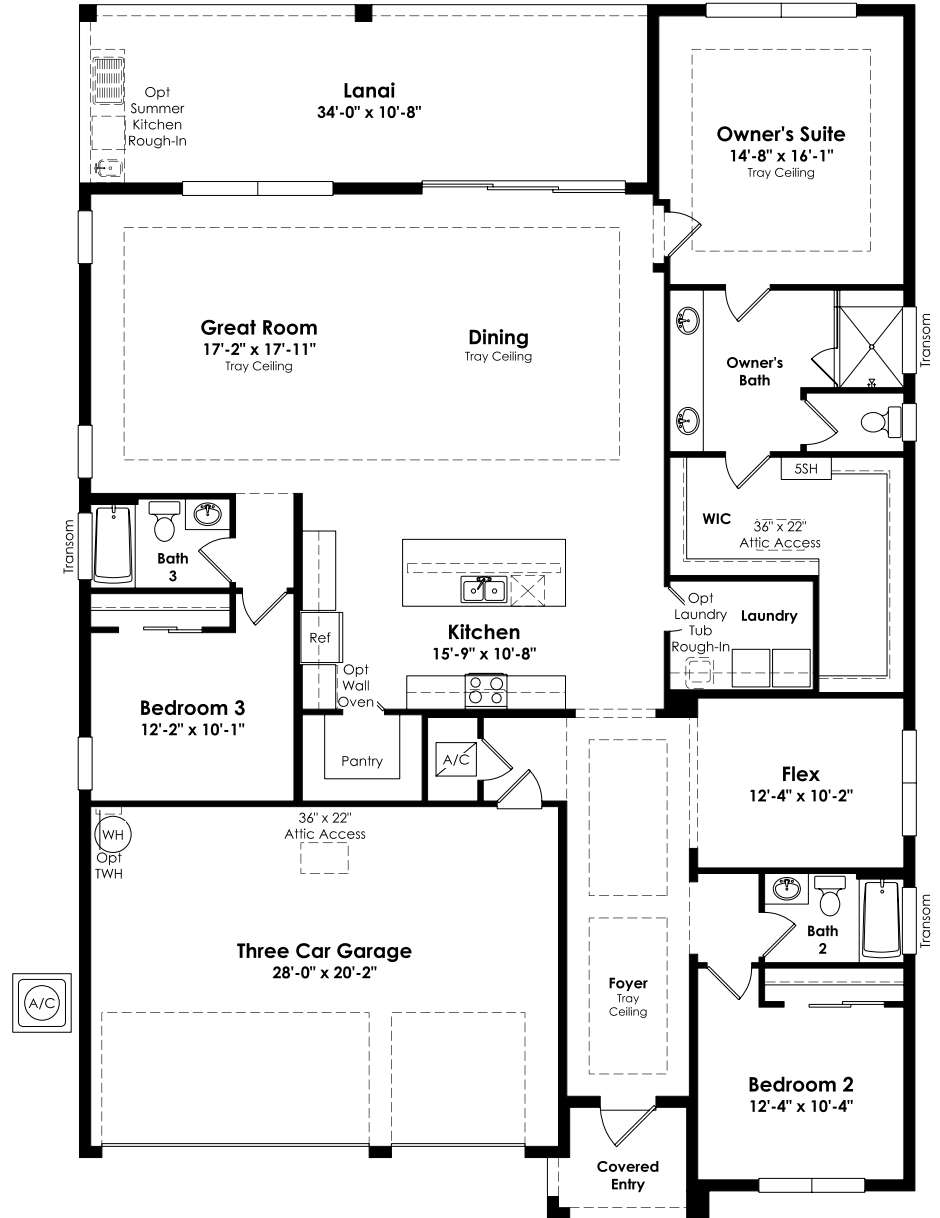

Paige

First Floor

3-5 Beds

3-4 Full Baths

2,490 Sq. Ft.

No Options Selected