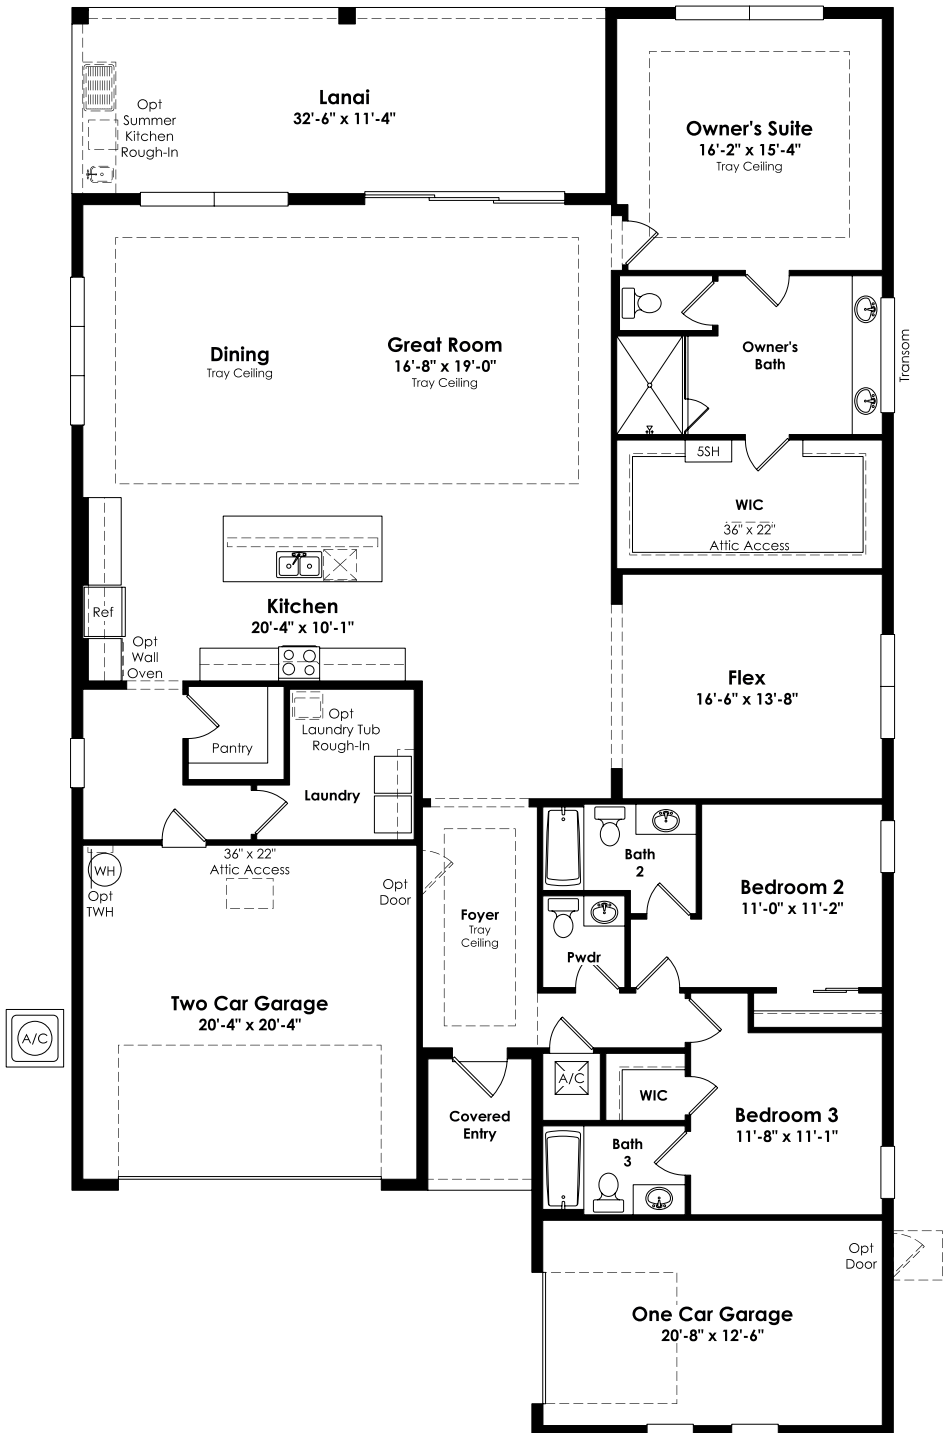

Sydney

First Floor

3-5 Beds

3-5 Full Baths | 1 Half Baths

2,776 Sq. Ft.

No Options Selected