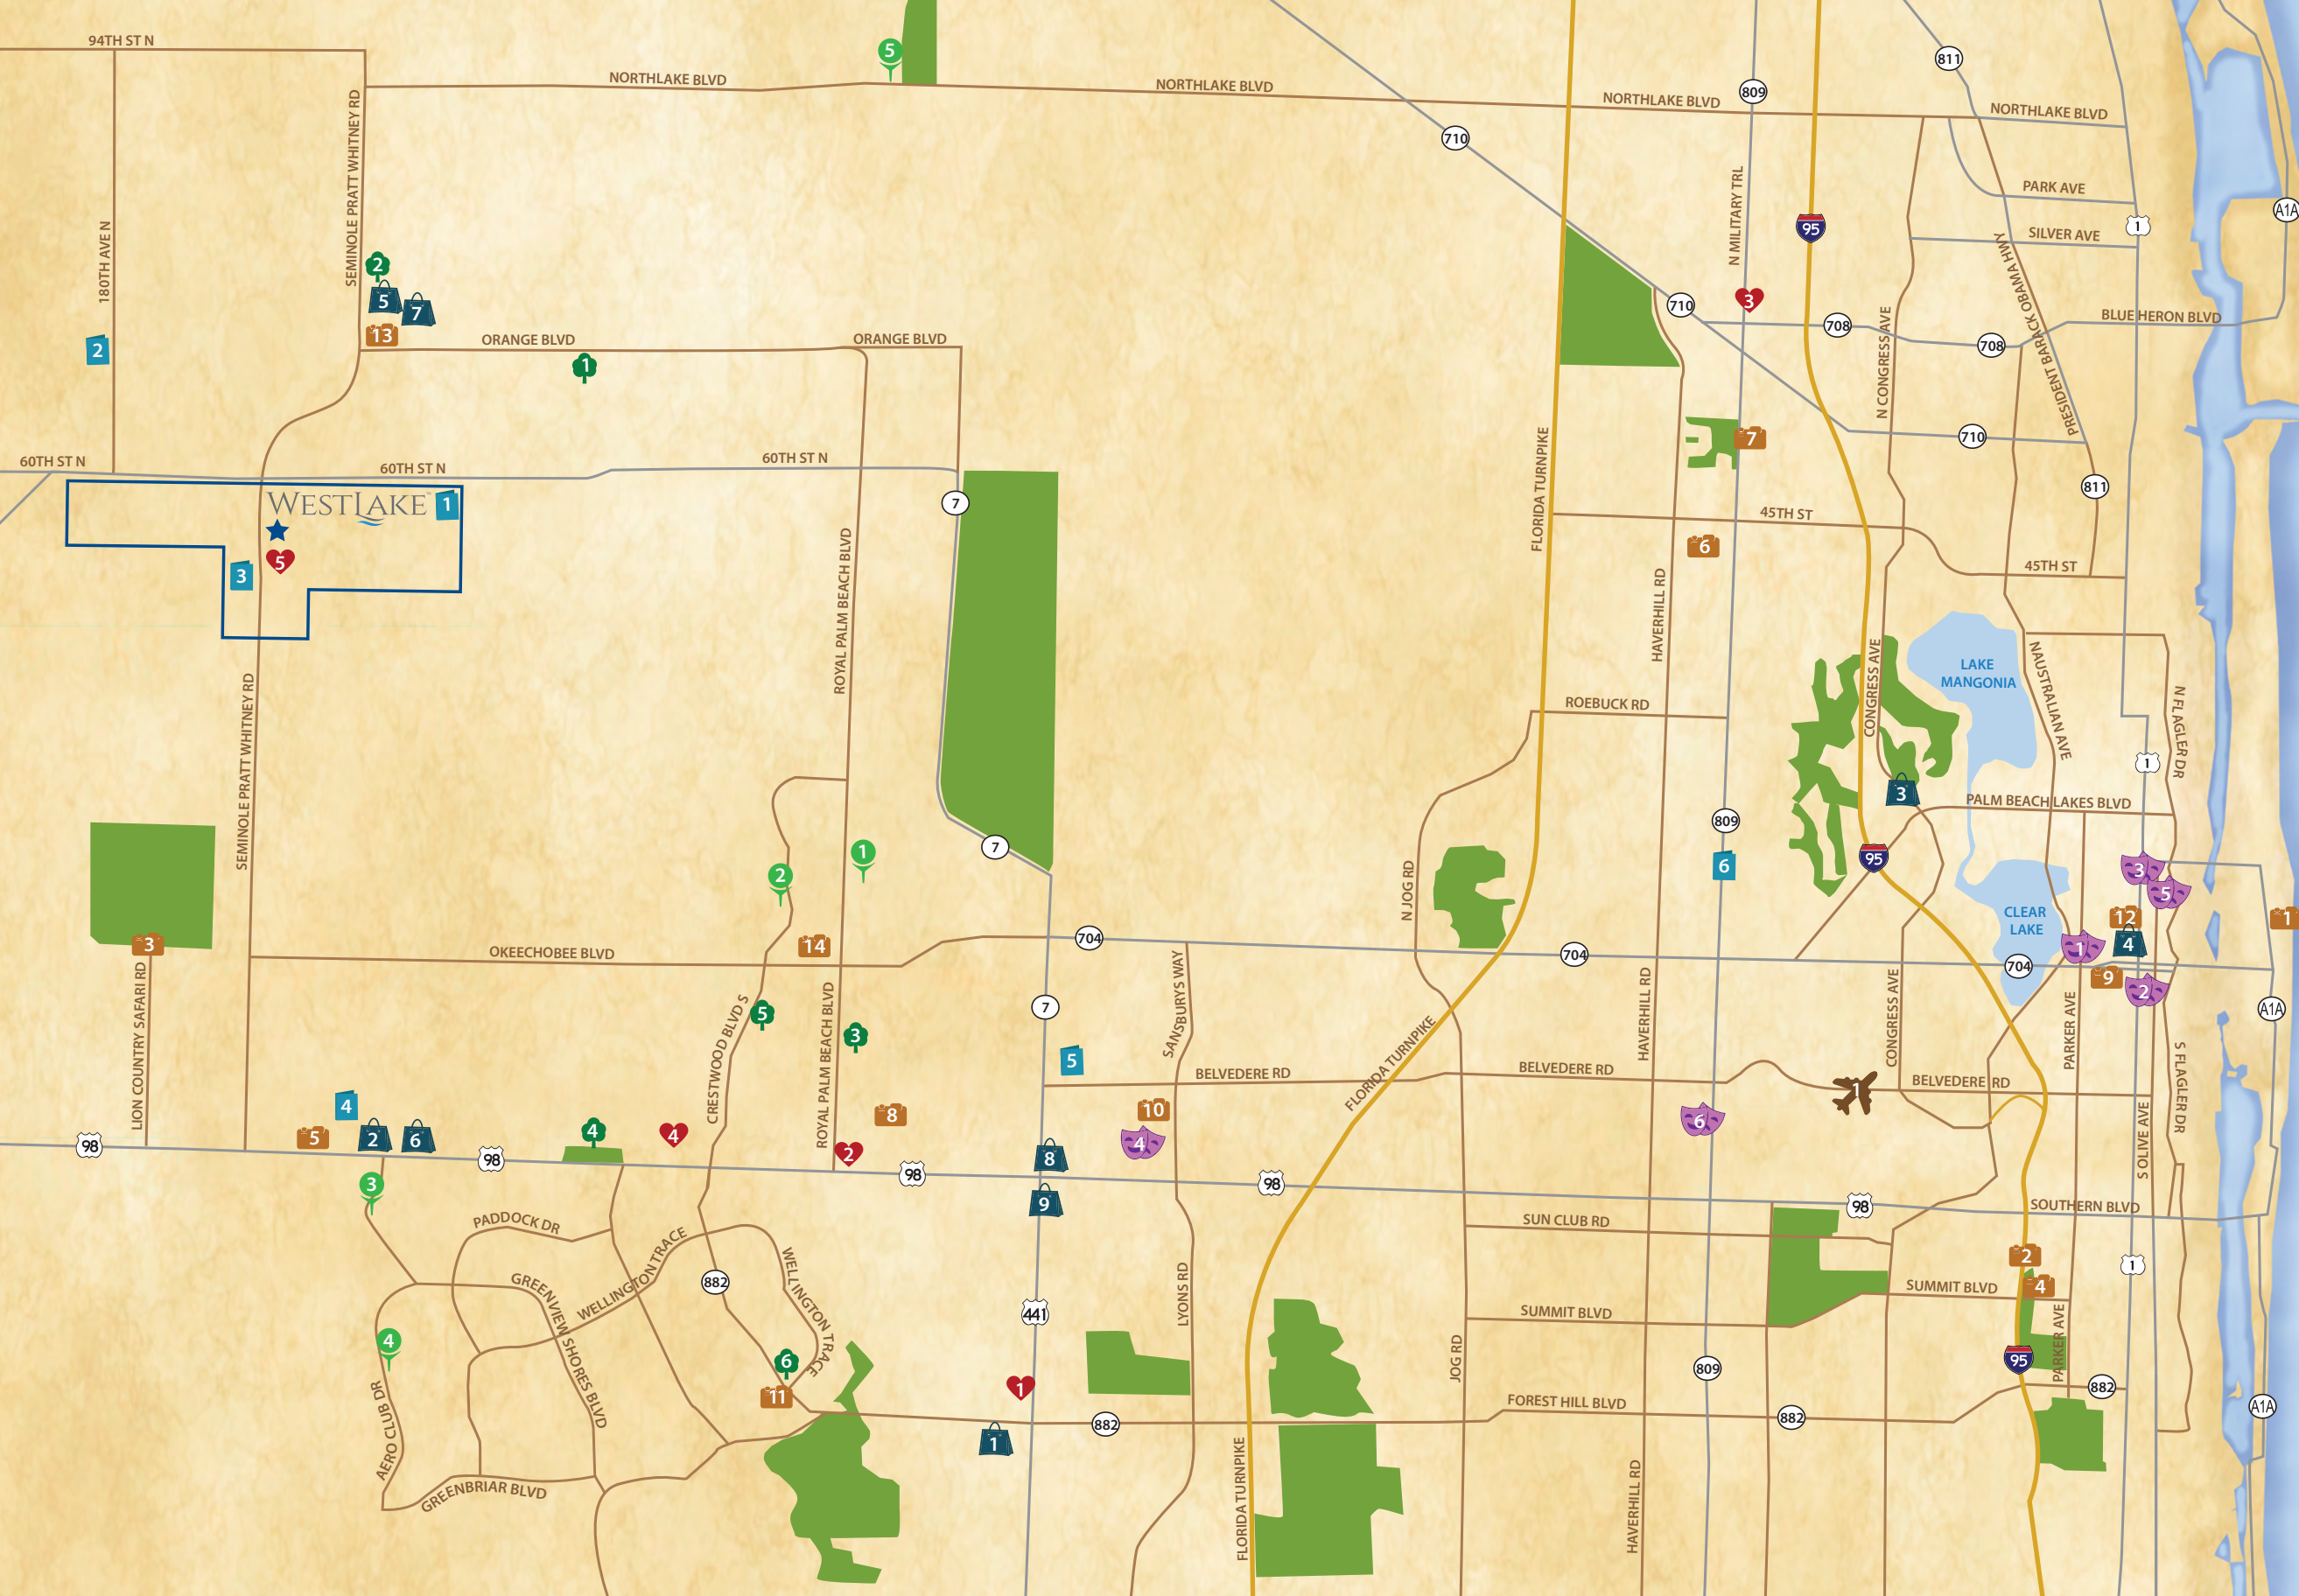

## AIRPORT

- 1. Palm Beach International Airport (PBI)

## ATTRACTIONS / ENTERTAINMENT

- 1. Palm Beach
- 2. South Florida Science Center and Aquarium
- 3. Lion Country Safari
- 4. Palm Beach Zoo & Conservation Society
- 5. Hot Shots Paintball
- 6. Ballpark of Palm Beaches
- 7. Rapids Water Park
- 8. Calypso Bay Waterpark
- 9. Palm Beach County Convention Center
- 10. Perfect Vodka Amphitheater
- 11. Wellington Amphitheater
- 12. AMC CityPlace 20
- 13. Palm Beach County Library System
- 14. Royal Palm Beach Library

## SHOPPING

- 1. The Mall at Wellington Green
- 2. Loxahatchee Groves Commons
- 3. Palm Beach Outlets
- 4. CityPlace
- 5. Publix Super Market at The Acreage
- 6. Publix Super Market at Loxahatchee Groves Commons
- 7. Moore's True Value - ACE Hardware
- 8. Lowe's Home Improvement
- 9. Home Depot

ATLANTIC OCEAN

\*Map not to scale. Artist's Rendering.